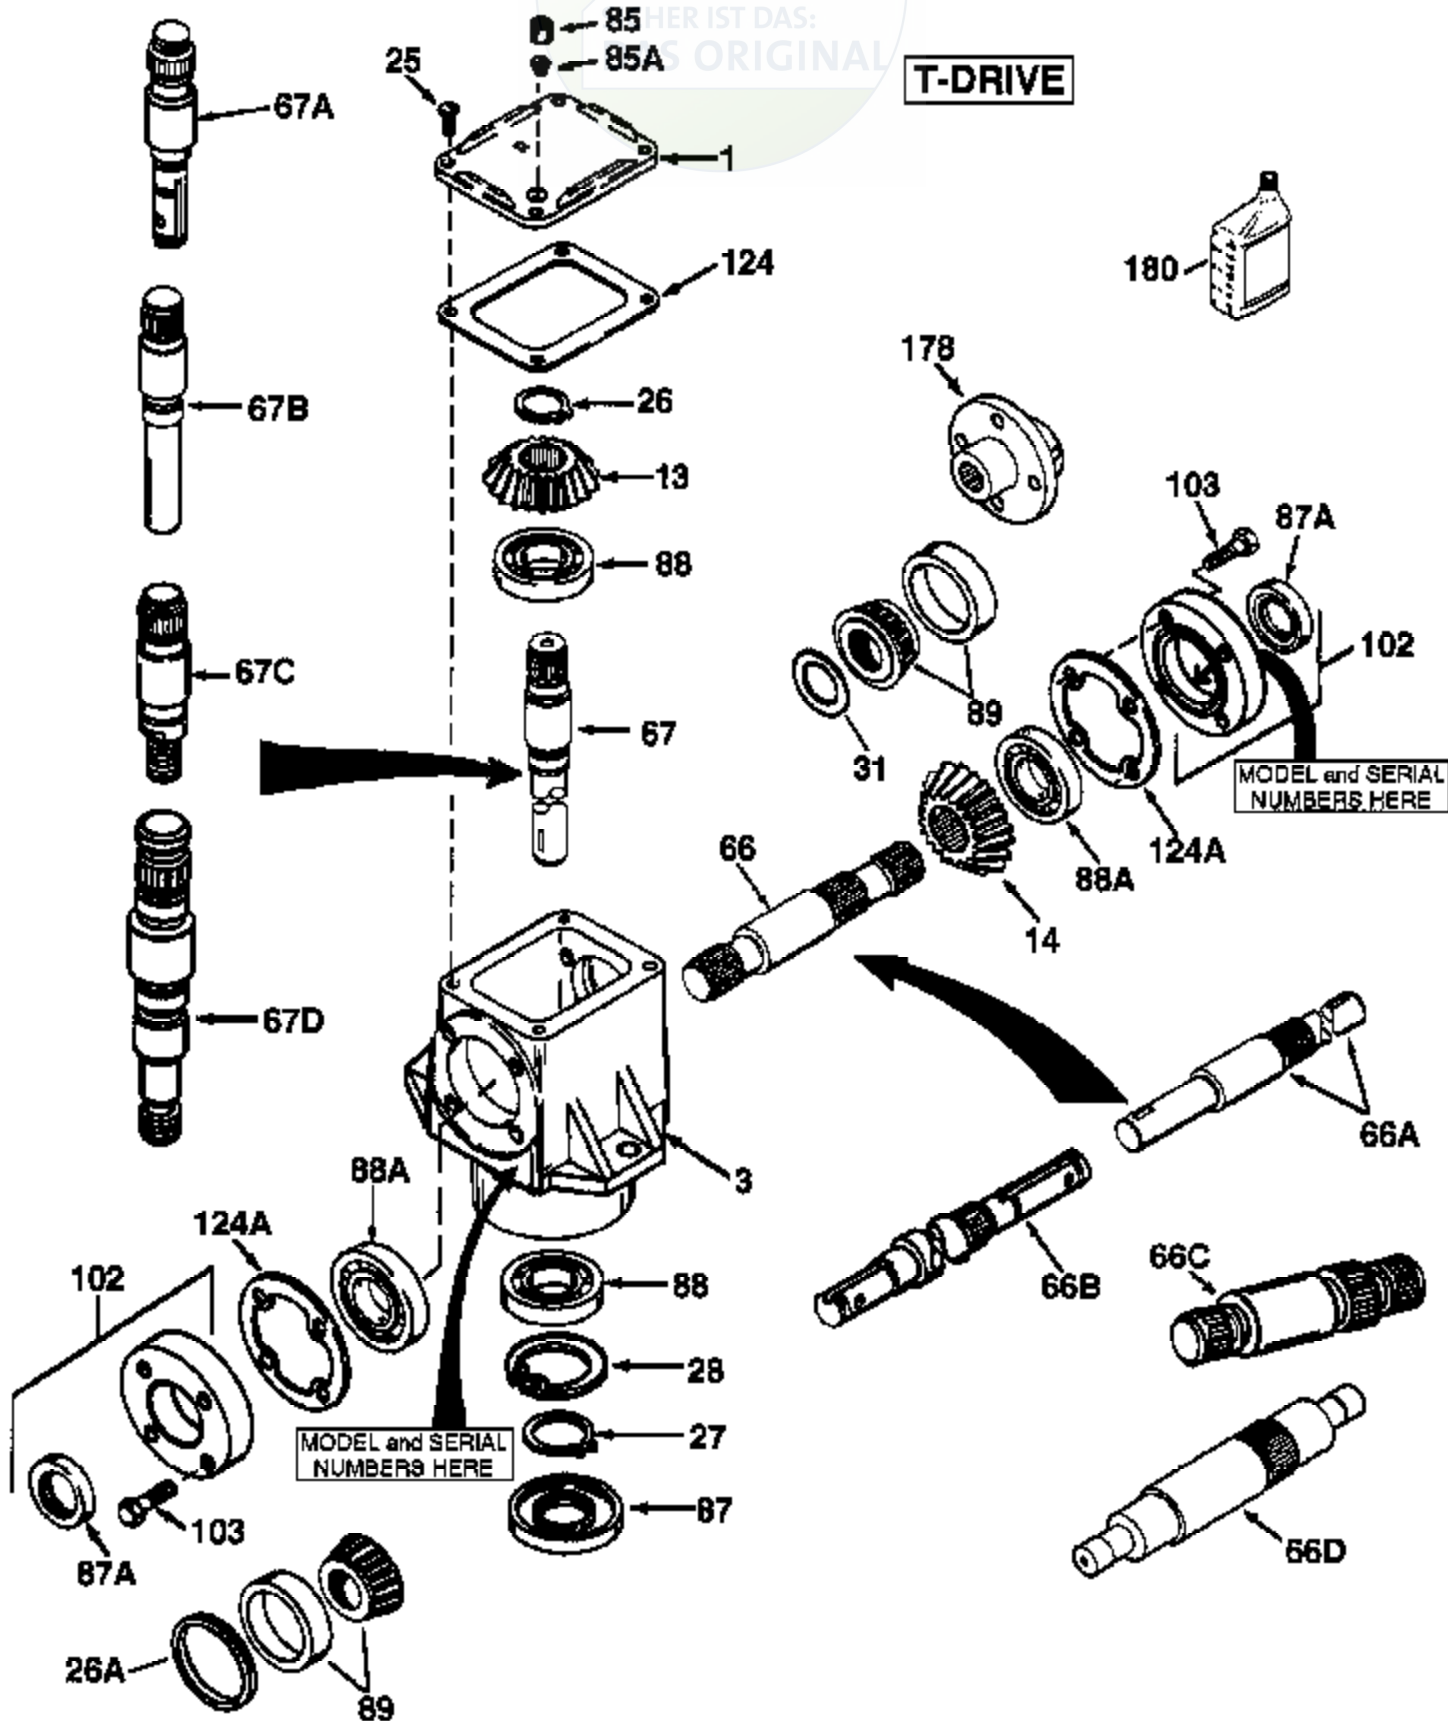

JOIST

WER IST DAS:
ORIGINAL

T-DRIVE

Ref #	Part Number	Qty	Description
1	772067		Cover
3	770047A		"T" Drive Housing
13	778101A		Miter Gear (17 teeth) (7/8" ID)
14	778210A		Miter Gear (17 teeth) (1" ID)
25	792025		Screw, 10-24 x 1/2"
26	788018		Retainer Ring
27	788019		Retainer Ring
66A	776127		Input Shaft (7-1/4" long)
67	776095		Output Shaft (3.968" long)
85	792039		Pipe Plug, 1/8-27 (countersunk headle ss)
87A	788031		Oil Seal
87	788029		Oil Seal
88A	780034	1000-1000-028	Ball Bearing
88	780034	Peerless	Ball Bearing
102	786029		Retainer Cap & Seal (Incl. 87A & 103)
103	792026		Screw, 1/4-20 x 7/8"
124A	788030B		Cap Gasket
124	788028		Cover Gasket
180	730229A		Gear Oil 80W90